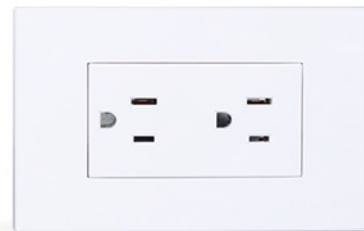

FUTINA® | SERIE H100s
A PRODUCT YOU CAN TRUST

TAPAS DECORATIVAS CON DIFERENTES ACABADOS